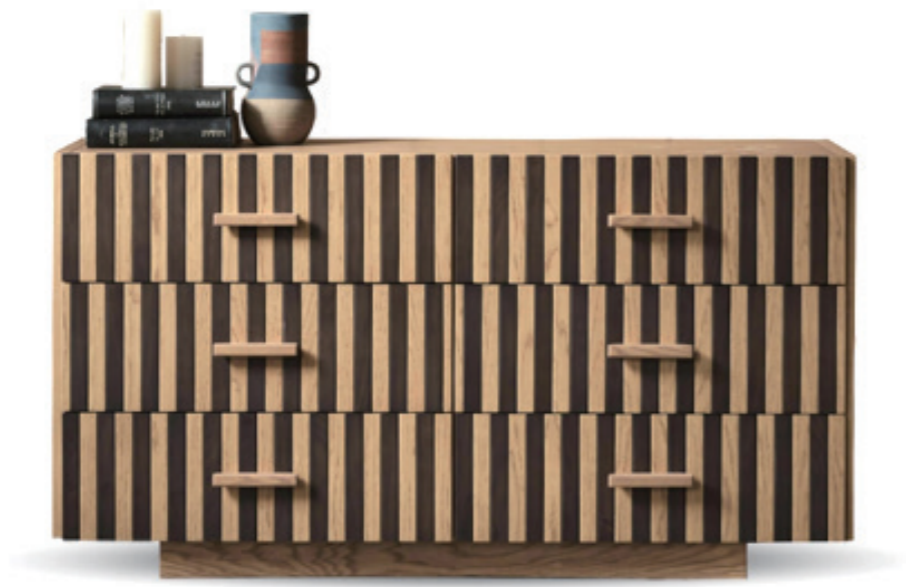

S1678 边柜
1855*550*1080

1300*740*320MMH

S1702 大圆几
Φ1200*305MMH

S1713 德芙边柜
1800*400*850

S1896 茶几
1800*1300*350H

S1893 茶几
740*740*400H

S1895 茶几
740*740*600H

S1822 边柜
1510*450*800