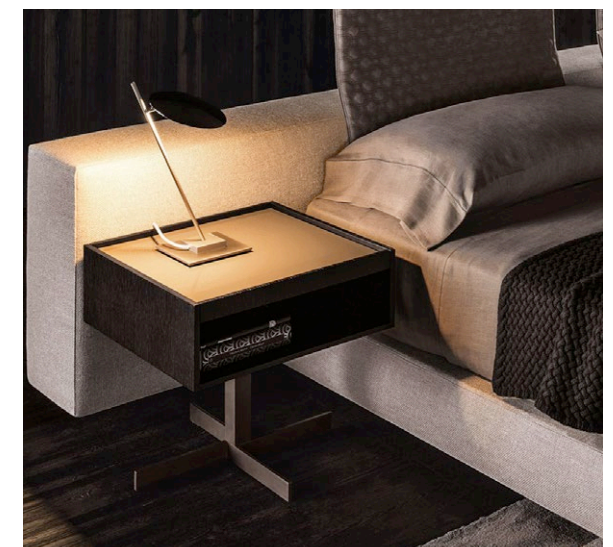

# Live in taste

生活在品位之中

Simplicity is kind of mood. >

Model: **M725** 床头柜  
590\*420\*550MM

Model: **M725A** 床头柜  
590\*420\*550MM

Model: **M650A** 床头柜  
500\*500\*510MM

A\_

Model: **M609** 床头柜  
550\*450\*500MM